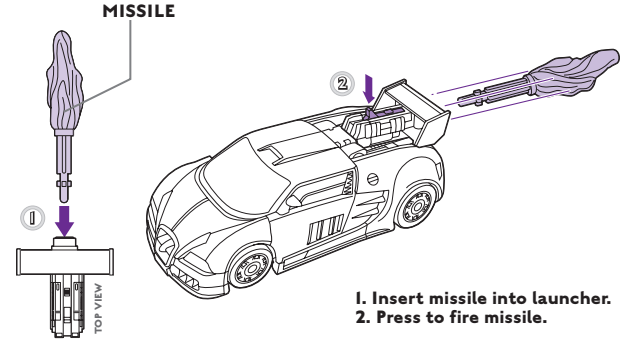

TRANSFORMERS

AGES 5+
83743/15200 Asst.

JOLT
DECEPTICON

NOTE: Some parts are made to detach if excessive force is applied and are designed to be reattached if separation occurs. Adult supervision may be necessary for younger children.

TRANSFORMERS.COM

CHANGING TO ROBOT

TURBO MODE

Reverse order of instructions to convert back into vehicle.